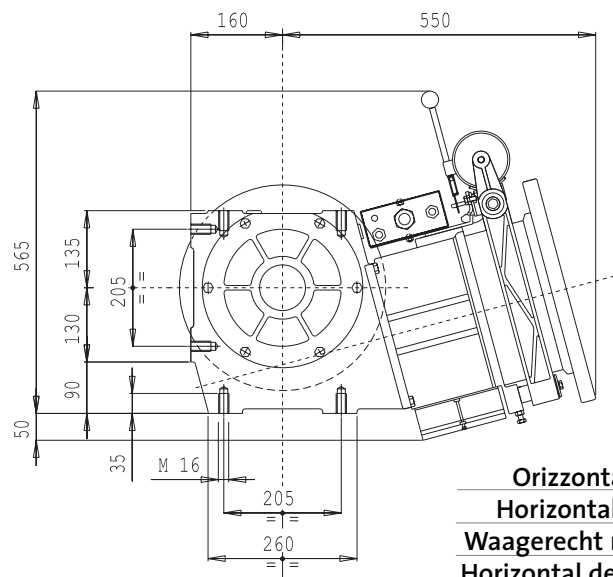

Verticale
Vertical
Senkrecht
Vertical
Vertical