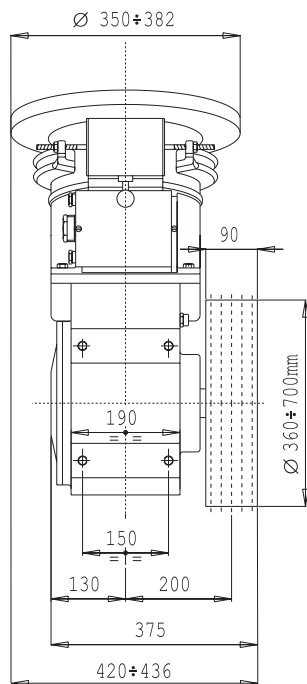

Verticale
Vertical
Senkrecht
Vertical
Vertical