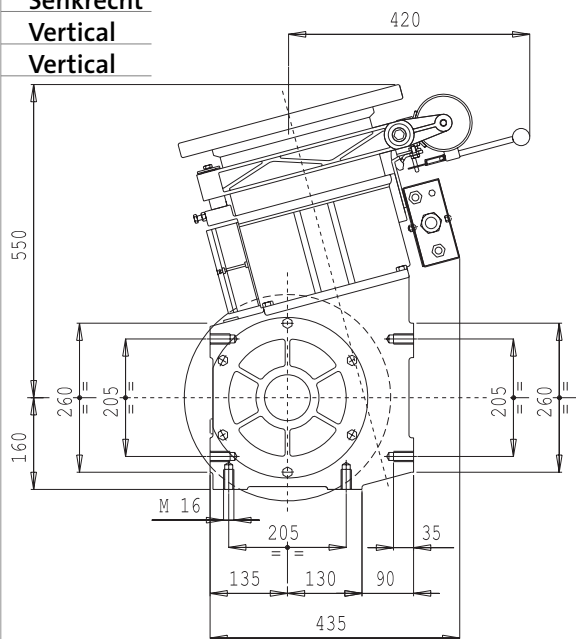

Verticale
Vertical
Senkrecht
Vertical
Vertical